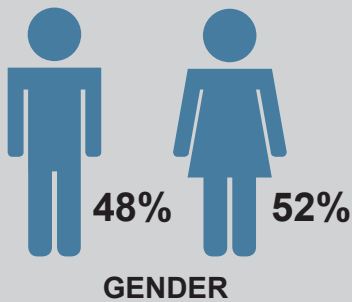

Lincolnshire Echo

CIRCULATION*

14,150

*ABC Jan-Dec 2016

READERSHIP**

53,765

**Source: JICREG

AUDIENCE MAKE-UP

65+: 23%

55-64: 16%

45-54: 18%

35-44: 15%

25-34: 14%

15-24: 14%

AGE

ABC1
50%